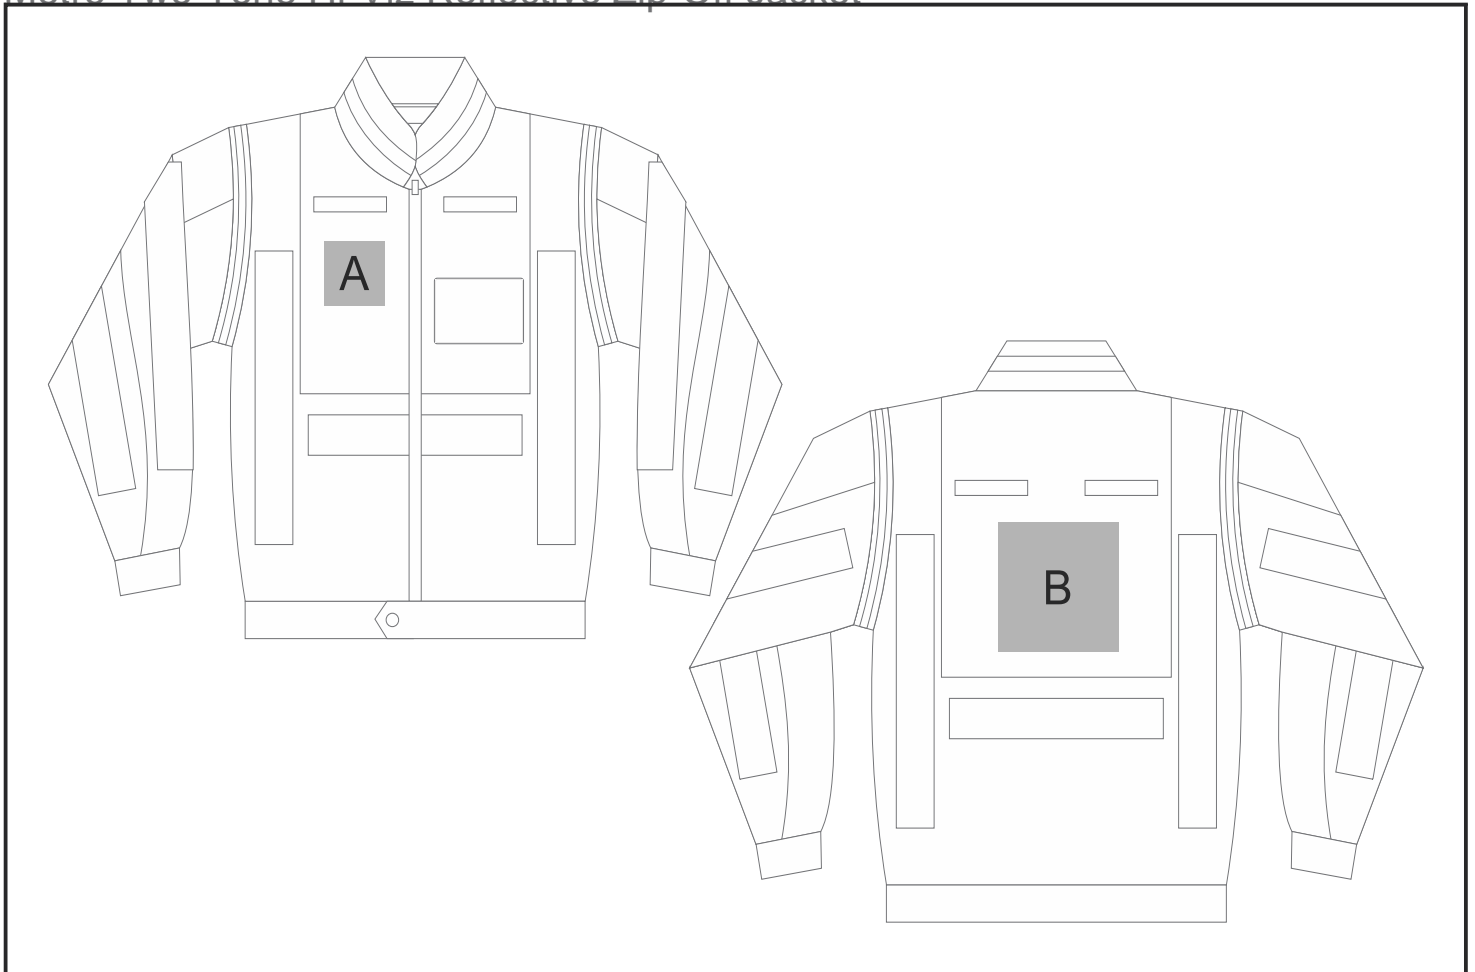

ALT-1703

Metro Two-Tone Hi-Viz Reflective Zip-Off Jacket

Need to know:

- Includes 1-Colour, 1-Position Screen Print (setup fees apply).
- EMB: Heavy logos (High Stitch Count) will affect the quality of branding due to lightweight fabric.

Branding Options:

Position	Branding Method (Branding Code)	No. of Colours	Dimension
A	Embroidery (EMB-A)	N/A	80mm wide x 60mm high
A	Screen Print (SC)	1 Colour	100mm wide x 100mm high
B	Embroidery (EMB-A)	N/A	100mm wide x 100mm high
B	Screen Print (SC)	1 Colour	200mm wide x 120mm high